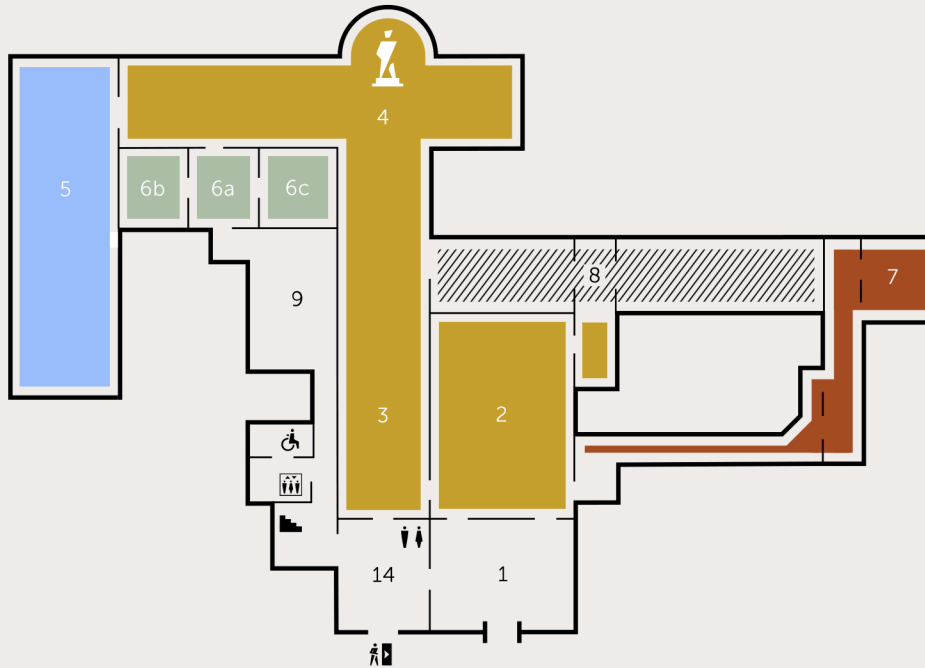

0 Piano Floor

David

Bagni
Restrooms

Bagno disabili
Disabled Restroom

Uscita
Exit

Ascensore
Lift

Scale
Stairs

1 Piano Floor

- 1** Ingresso
Entrance
- 2** Sala del Colosso
Hall of the Colossus
- 3** Galleria dei Prigioni
Gallery of the Slaves
- 4** Tribuna del David
Tribuna of David
- 5** Gipsoteca
Plaster Cast Gallery
- 6a** Sala di Giotto e Giotteschi
Giotto and Giottesque Painters Room
- 6b** Sala del '200 e primo '300
13th and Early 14th Century Room
- 6c** Sala di Giovanni da Milano
Giovanni da Milano Room
- 7** Strumenti musicali
Musical Instruments
- 8** Mostre temporanee
Temporary Exhibitions
- 9** Bookshop
Bookshop
- 10** Lorenzo Monaco e il Tardogotico
Lorenzo Monaco and Late Gothic Painting
- 11** Lorenzo Monaco e il Tardogotico
Lorenzo Monaco and Late Gothic Painting
- 12** Lorenzo Monaco e il Tardogotico
Lorenzo Monaco and Late Gothic Painting
- 13** Aula didattica
Educational Room
- 14** Uscita
Exit